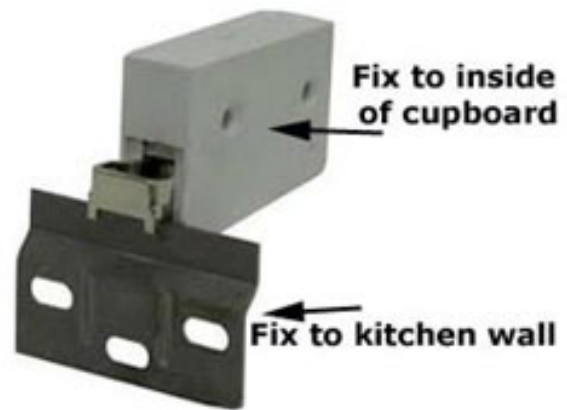

Models

All Standard wallcupboards and range of Multiplex kitchen units

Part No	Description
0630A	Bullet foot & Insert.
0790	Waste, plug, chain & over flow kit.
5130	170 Degree non soft close hinge
5131	Soft close attachment for 170 degree
5132	110 degree soft close hinge
5133	Hinge clip on back plate
3851	Hinged door handle
5120	Left hand cabinet hanger
5121	Right hand cabinet hanger
5122	Wall bracket to suit hangers
0558	Door slip bolt
0568	Drawer locks
0533	Door lock
0553	Sliding door handle
0616C	Double door skid
0616B	Single door skid
0570	Sliding door lock
0607C	Drawer inner GN 1/1
0444B	Drawer runner 1 set
0719	Corner waste and overflow tube.
0790	Waste, plug, chain & over flow kit.
0718	Waste with plug and chain only
1233	Sound deadening pads.

Cabinet hanger

MADE IN BRITAIN

E&R Moffat Ltd.
Bonnybridge
FK4 2BS
Scotland

Find us on:

1963 - 2023

www.ermoffat.co.uk
+44 (0) 1324 812272
sales@ermoffat.co.uk